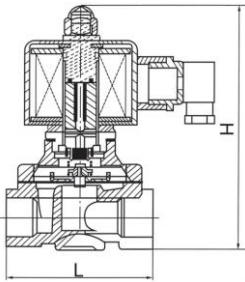

NO bronze Solenoid Direct action Differential Pressure 0

Code

Solenoid valve 1/2"	<ul style="list-style-type: none"> • 220 volts, • with connector • membrane NBR 	ELV18002
Solenoid valve 3/4"	<ul style="list-style-type: none"> • 220 volts, • with connector • membrane NBR 	ELV18004
Solenoid valve 1"	<ul style="list-style-type: none"> • 220 volts, • with connector • membrane NBR 	ELV18006
Solenoid valve 1"1/4	<ul style="list-style-type: none"> • 220 volts, • with connector • membrane NBR 	ELV18008
Solenoid valve 1"1/2	<ul style="list-style-type: none"> • 220 volts, • with connector • membrane NBR 	ELV18010
Solenoid valve 2"	<ul style="list-style-type: none"> • 220 volts, • with connector • NBR Diaphragm 	ELV18012

TECHNICAL CHARACTERISTICS

Model	ELV18002	ELV18004	ELV18006	ELV18008	ELV18010	ELV18012
diameter connection	1/2 "	3/4 "	1 "	1 " 1/4	1 " 1/2	2 "
passing diameter	16 mm	20 mm	25 mm	32 mm	40 mm	50 mm
max differential pressure.	5	5	5	5	5	5
value CV	4.8	7.6	12	24	29	48
Consumption VA 220 volt	57	57	57	70	70	70
Consumption W 24 volt	32	32	32	40	40	40
SunL mm	69	73	99	123	123	168
DimH mm	57	57	77.5	94	94	123
fluid viscosity	Less than 20 CST					
Fluid	Air - Water - Oil					
pressure operation	Water: 0 ~ 10 Air: 0 ~ 10 Oil: 0 ~ 10 bar					
max pressure	10 bar					
max temperature	-5 ~ 65 °C					
Voltage	+/- 10% - AC230V					
Body Equipment	Bronze					
Membrane	NBR					
manual operation	Action direct					
Type	Normally open					