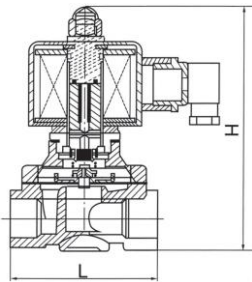

Solenoid bronze NF Direct action Differential Pressure 0

Code

Solenoid valve 1/4 "	220 volts, 2 wires, NBR membrane	ELV05002
Solenoid valve 1/4 "	220 Volts, with plug, NBR membrane	ELV05003
Solenoid valve 3/8 "	220 Volts, with plug, NBR membrane	ELV05004
Solenoid valve 1/2 "	220 Volts, with plug, NBR membrane	ELV05006
Solenoid valve 3/4 "	220 Volts, with plug, NBR membrane	ELV15008
Solenoid valve 1 "	220 Volts, with plug, NBR membrane	ELV15010
Solenoid valve 1 "1/4	220 Volts, with plug, NBR membrane	ELV15012
Solenoid valve 1 "1/2	220 Volts, with plug, NBR membrane	ELV15014
Solenoid valve 2 "	220 Volts, with plug, NBR membrane	ELV15016

TECHNICAL CHARACTERISTICS

Model	ELV05002	ELV05003	ELV05004	ELV05006	ELV15008	ELV15010	ELV15012	ELV15014	ELV15016
diameter connection	1/4 "	1/4 "	3/8 "	1/2 "	3/4 "	1 "	1 "1/4	1 "1/2	2 "
passing diameter	3 mm	5mm	16 mm	16 mm	20 mm	25 mm	35 mm	40 mm	50 mm
max differential pressure.	7	4	10	10	10	10	10	10	10
value CV	0.23	0.65	4.8	4.8	7.6	12	24	29	48
Consumption VA 220 volt	13	22	33	33	33	33	70	70	70
Consumption W 24 volt	8.5	13	32	32	32	32	40	40	40
Sun L mm	40.5	40.5	69	69	73	99	123	123	168
DimH mm	75	75	117	117	123.5	134.5	172	172	209
fluid viscosity	Less than 20 CST								
Fluid	Air - Water - Oil								
pressure operation	Water: 0 ~ 10 Air: 0 ~ 10 Oil: 0 ~ 5 bar Max								
max pressure	16 bar								
	-5 ~ 90 ° C								
Voltage	+/- 10% - AC230V								
Body Equipment	Bronze								
Membrane	NBR								
manual operation	Action direct								
Type	normally closed								