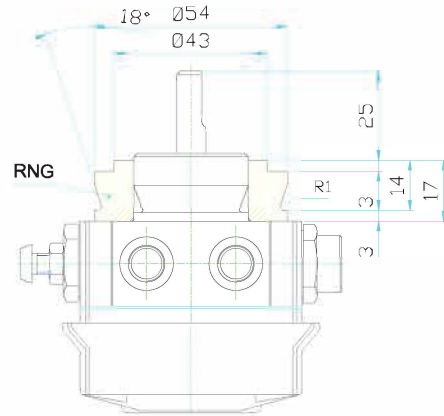

FLANGIA U.S.A.
U.S.A. FLANGE
U.S.A. FLANSCH
BRIDE ADAPTATION U.S.A.

FLU

ANELLO DI RIDUZIONE
ADAPTOR RING
DISTANZ RING
BAGUE ADAPTATION

RNG

FLANGIA NORMALE
NORMAL FLANGE
STANDARD-FLANSCH
BRIDE STANDARD

FLN

ALBERINO "J"
ADAPTER SHAFT "J"
ADAPTOR-WELLW "J"
PROLONGATEUR ARBRE "J"