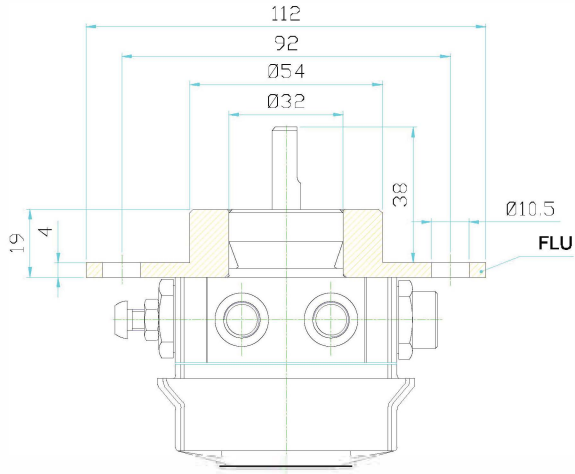

FLANGIA U.S.A.
U.S.A. FLANGE
U.S.A. FLANSCH
BRIDE ADAPTATION U.S.A.

FLU

ANELLO DI RIDUZIONE
ADAPTOR RING
DISTANZ RING
BAGUE ADAPTATION

RNG

FLANGIA NORMALE
NORMAL FLANGE
STANDARD-FLANSCH
BRIDE STANDARD

FLN

ALBERINO "J"
ADAPTER SHAFT "J"
ADAPTOR-WELLW "J"
PROLONGATEUR ARBRE "J"