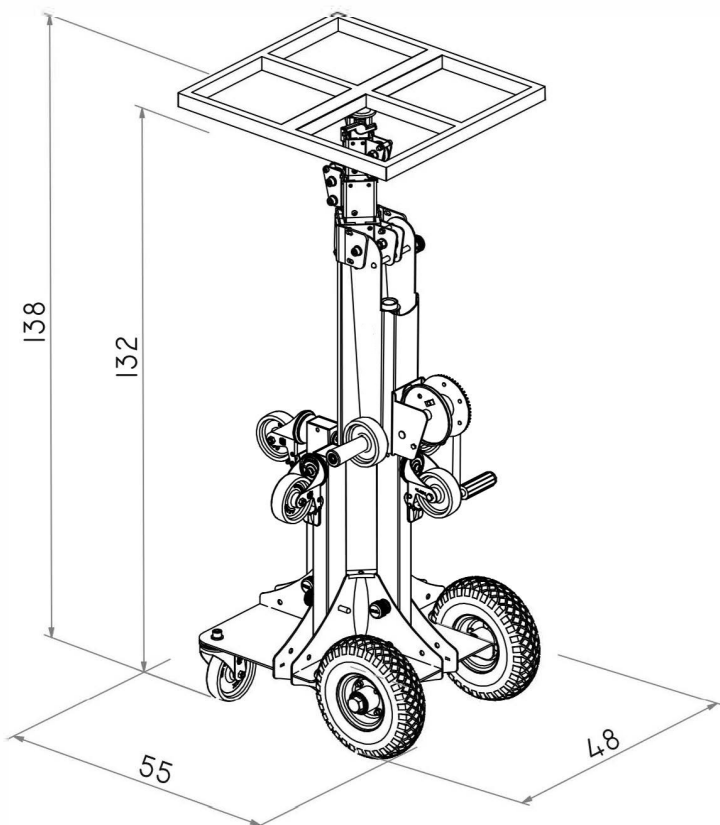

Lève-charge GR 4m - CLI04434

TECHNICAL SPECIFICATIONS

Maximum Height	3.94 m
Maximum Height with platform	4.00 m
Maximum Load	125 Kg
Minimum Height	1.32 m
Minimum Height with platform	1.38 m
Net Weight	47 Kg
Footprint	Ø1.08 m
Folded Dimensions	40 x 55 x 132 cm
Material	Steel
BC-10 Platform	Included
Weight	4 kg
Dimensions	55 x 50 cm
Male Adaptor	Ø35 mm

MAIN FEATURES:

- > Height-adjustable legs
- > Foldable Legs with wheels
- > Fitted with 2 all-terrain wheels

PACKAGING

Dimensions (L x W x H) 60 x 55 x 140 cm

Gross Weight 55 kg