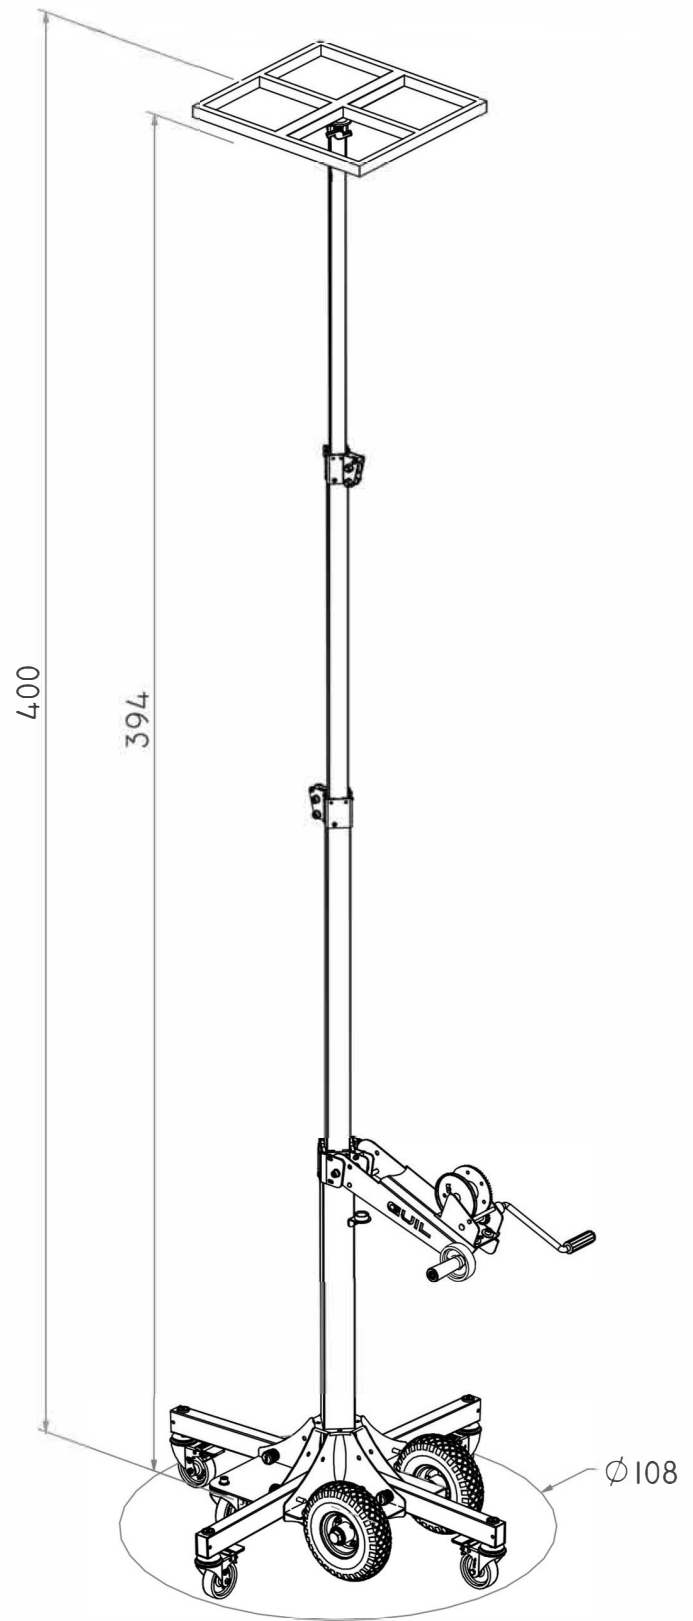

Lève-charge GR 4m - CLI04434

TECHNICAL SPECIFICATIONS

Maximum Height	3.94 m
Maximum Height with platform	4.00 m
Maximum Load	125 Kg
Minimum Height	1.32 m
Minimum Height with platform	1.38 m
Net Weight	47 Kg
Footprint	Ø1.08 m
Folded Dimensions	40 x 55 x 132 cm
Material	Steel
BC-10 Platform	Included
Weight	4 kg
Dimensions	55 x 50 cm
Male Adaptor	Ø35 mm

MAIN FEATURES:

- > Height-adjustable legs
- > Foldable Legs with wheels
- > Fitted with 2 all-terrain wheels

PACKAGING

Dimensions (L x W x H) 60 x 55 x 140 cm

Gross Weight 55 kg