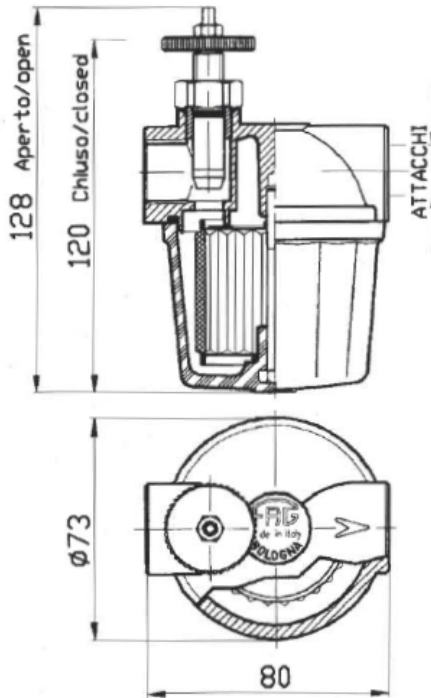

## FILTRI PER GASOLIO CON RUBINETTO DI SICUREZZA

serie **20240**

- Cartuccia filtrante in acciaio inox filtrazione 100  $\mu\text{m}$  - 44  $\mu\text{m}$
- Cartuccia filtrante in carta, filtrazione 15  $\mu\text{m}$
- Coperchio in alluminio EN AB 46100
- Vaschetta in alluminio EN AB 46100, o in materiale plastico trasparente TENITE BUTYRATE
- Tutti i filtri sono collaudati al 100%
- Filtri con vaschetta in plastica: pressione max di lavoro 1 bar
- Filtri con vaschetta in alluminio: pressione max di lavoro 2 bar

## DIESEL OIL FILTERS WITH SAFETY SHUT - OFF VALVE

series **20240**

- Stainless steel mesh filter cartridge, 100  $\mu\text{m}$  - 44  $\mu\text{m}$  filtration grade
- Paper filter cartridge, 15  $\mu\text{m}$  filtration grade
- Cover made of aluminium EN AB 46100
- Bowl made of aluminium EN AB 46100, or plastic material TENITE BUTYRATE
- All filters are tested for tightness
- Filters with plastic bowl: max. operating pressure 1 bar
- Filters with aluminium bowl: max. operating pressure 2 bar

ARTICOLO - ARTICLE		ATTACCHI	CARTUCCIA FILTRANTE	TIPO - SUPERF. FILTRANTE
VASC. ALLUMINIO	VASC. PLASTICA	CONNECTIONS	FILTER CARTRIDGE	TYPE - FILTERING SURFACE
20241/AL	20241/PL	3/8" - 3/8"	20201/C1 100 $\mu\text{m}$	INOX GRECATA - cm <sup>2</sup> 105
20242/AL	20242/PL	1/2" - 1/2"		
20241AL4	20241PL4	3/8" - 3/8"	20201/C4 44 $\mu\text{m}$	INOX GRECATA - cm <sup>2</sup> 105
20242AL4	20242PL4	1/2" - 1/2"		
20241CAL	20241CPL	3/8" - 3/8"	20201CC5 15 $\mu\text{m}$	CARTA ONDULATA - cm <sup>2</sup> 235
20242CAL	20242CPL	1/2" - 1/2"		